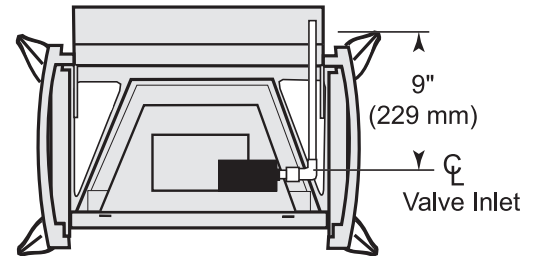

PRODUCT SPECIFICATIONS Stardance Vent Free Gas Stove

ACTUAL DIMENSIONS

Unit Depth: 15-5/8"

Unit Height: 26-3/4"

Unit Width: 25-1/2"

TECHNICAL INFORMATION

- Insta-Flame Ceramic Burner for Realism and Durability
- Full adjustment heat 9,500 to 28,000 BTUs
- Can be Operated by Wall Thermostat or Remote Control
- High Quality Domestically Produced Cast Iron
- Beautiful Traditional Styling
- Operable Doors
- ODS System for Safety Assurance
- Available in Propane or Natural Gas models
- Available in Classic Black only
- CSA Design Certified

FIELD INSTALLED ACCESSORIES

- Ambient Technologies™ Remote Controls and Thermostats
- Decorative warming shelves: Each 7"W (Front) x 122"L (Side)
- Variable speed heat-activated fan kit FK28 Glass & PuriFLAME
- Catalytic filter kit