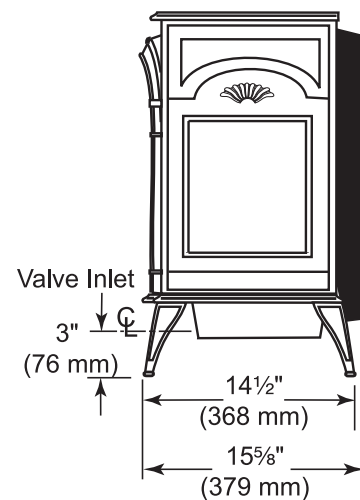

A Brand of Monessen Hearth Systems Co.
149 Cleveland Drive, Paris, Kentucky 40361
www.vermontcastings.com

To avoid personal injury or property damage, the product described by this brochure must be installed, operated and maintained in strict compliance with the instructions packaged with the product and all applicable building or fire codes. Contact local building or fire officials about restrictions and installation inspection requirements. All photographs and drawings on this brochure are for illustrative purposes only and are not intended for, nor should they be used as a substitute for the instructions packaged with the unit. Appearance and specifications of the product are subject to change without notice. © 2010 Monessen Hearth Systems Co.