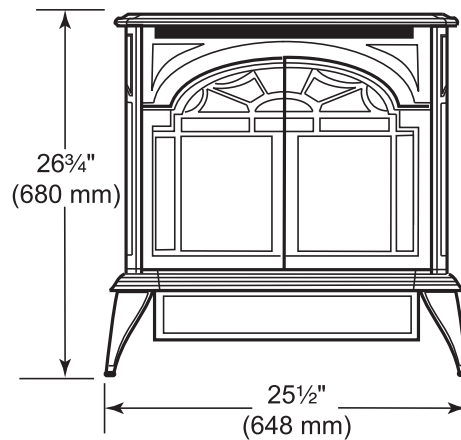

A Brand of Monessen Hearth Systems Co.
149 Cleveland Drive, Paris, Kentucky 40361
www.vermontcastings.com

To avoid personal injury or property damage, the product described by this brochure must be installed, operated and maintained in strict compliance with the instructions packaged with the product and all applicable building or fire codes. Contact local building or fire officials about restrictions and installation inspection requirements. All photographs and drawings on this brochure are for illustrative purposes only and are not intended for, nor should they be used as a substitute for the instructions packaged with the unit. Appearance and specifications of the product are subject to change without notice. © 2010 Monessen Hearth Systems Co.